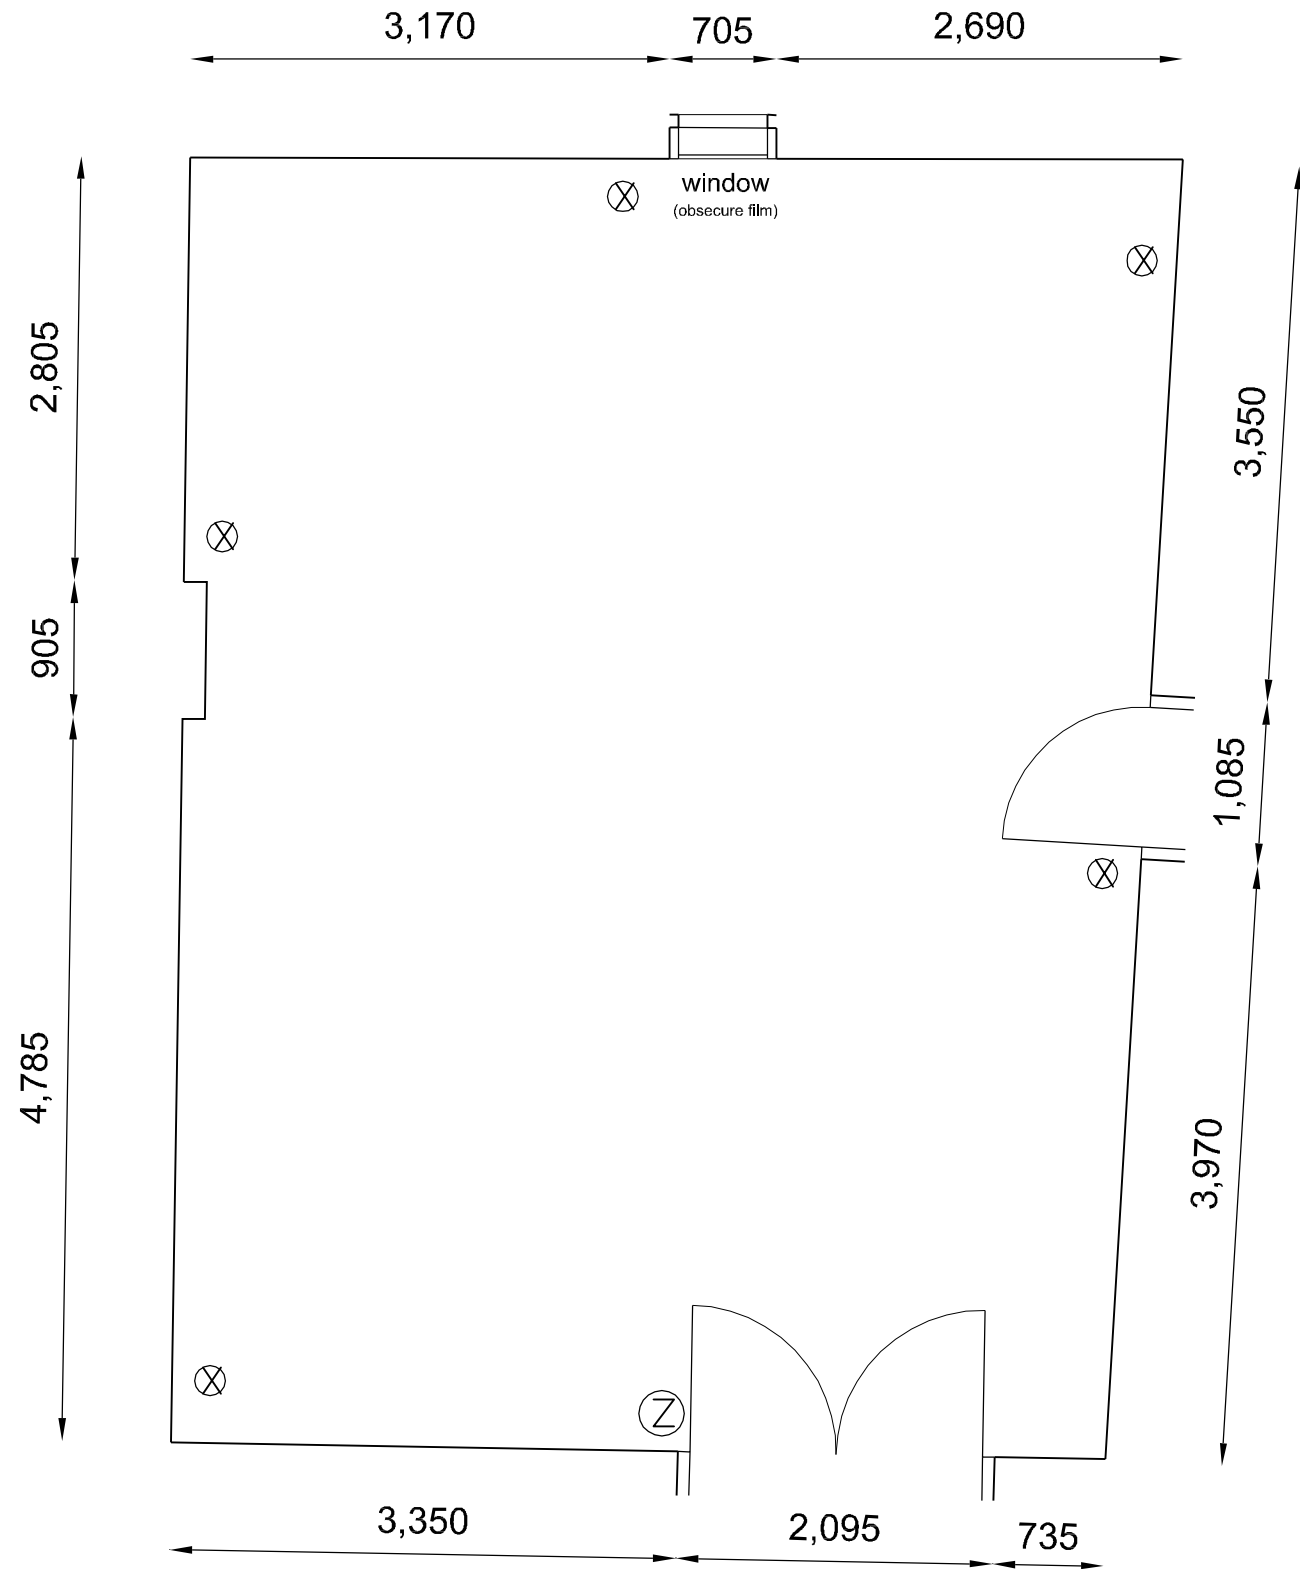

REF	R-2 / 0092
NAME	Limehouse
AREA	54m ² / 581ft ²
F-CH	2983
CAPACITY	37 - standing 37 - theatre 18 - cabaret

- ⊗ - Double Power Socket
- Ⓩ - Single Power Socket
- Ⓔ - Exit Sign

Do Not Scale
All Dimensions are Approximate in mm

Room Data sheet - Limehouse - scale 1:50